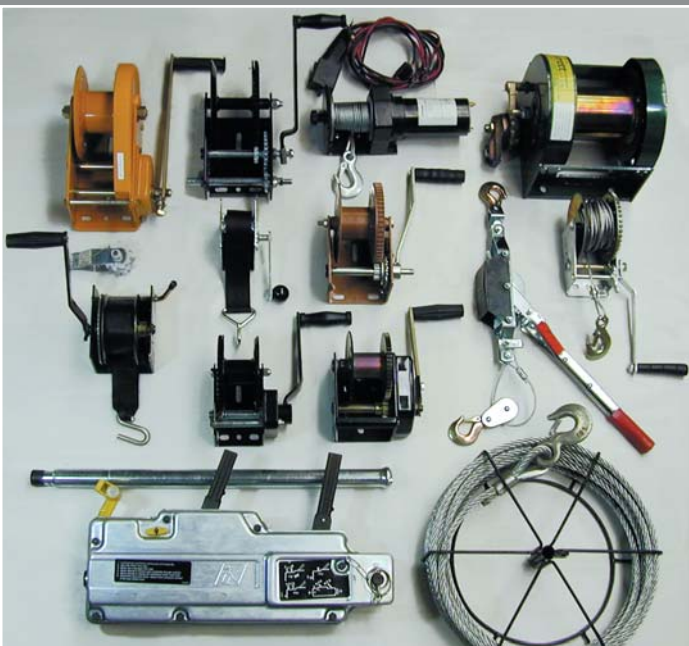

Winches

We carry all the big names: Warn, Tirfor, Jarret, Superwinch, Thomas, Pacific, Muir, Dutton, PWB, Toku

- Brake Winches
- Electric Winches
- Marine Winches
- General Purpose Winches
- Creeper Winches
- Winch Cables
- Replacement Straps
- Swaging Service